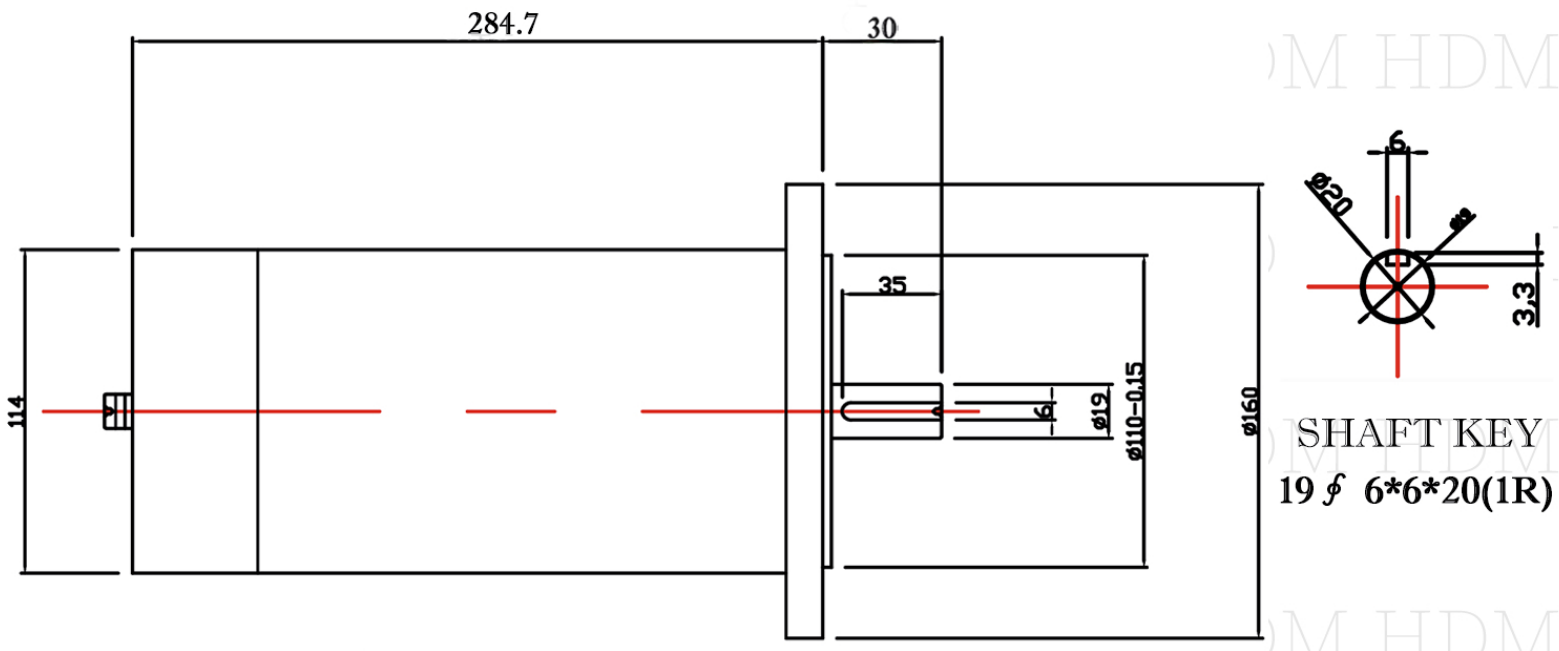

HDM

DC MOTOR STANDARD TYPE

4H16D SERIES

2200W

DIMENSION

MODEL	GEAR HEAD
하이포이드 감속기 웜감속기	

MOTOR SPECIFICATION

MODEL	VOLTAGE(V)	OUTPUT(W)	CURRENT(A)	SPEED(RPM)	TORQUE(kgf-cm)	LENGTH(mm)
4H16D2200B-48K19	48	2200	64.8	3000	73	285