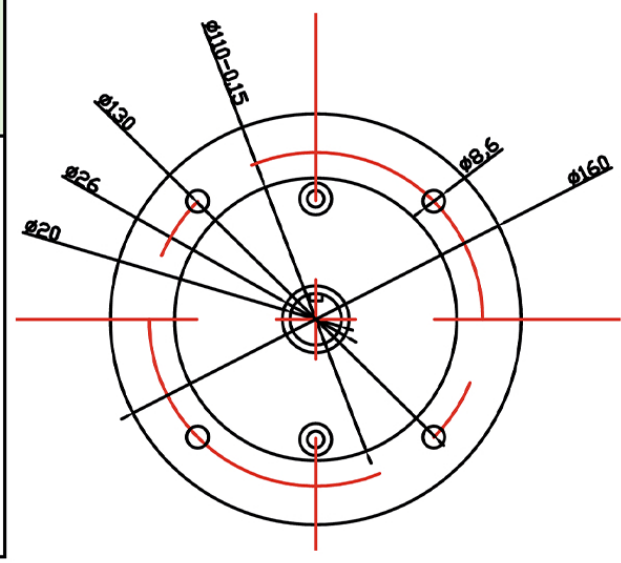

HDM

DC MOTOR STANDARD TYPE

4H16D SERIES

2200W

DIMENSION

MODEL	GEAR HEAD
하이포이드 감속기 웜감속기	

MOTOR SPECIFICATION

MODEL	VOLTAGE(V)	OUTPUT(W)	CURRENT(A)	SPEED(RPM)	TORQUE(kgf-cm)	LENGTH(mm)
4H16D2200B-48K19	48	2200	64.8	3000	73	285